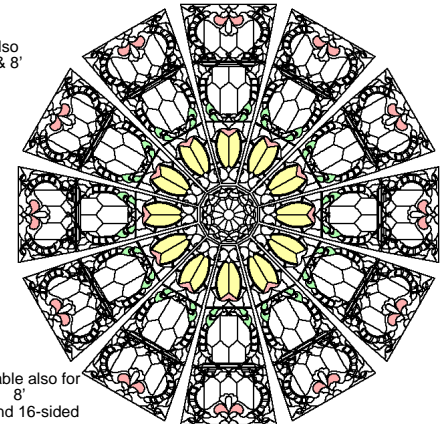

Available also for 6', 6.7', & 8' 12-sided frames.

#51-425 RIBBONS 4' DOME

Pattern (alone) available from Glass Patterns Quarterly ©, Westport KY

Available also for ALL other size frames.

#50-426 WEB-3 4' DOME (and all others)

#50-621 CASCADE 6' DOME (and all others)

© Sierra Stained Glass Studios Inc, Modesto CA

Available also for 4', 6.7', & 8' 12-sided frames.

#50-624 NAVAJO 6' DOME (and 4', 6.7', 8')

© Dale Lerch, Sierra Stained Glass Studios Inc, Modesto CA