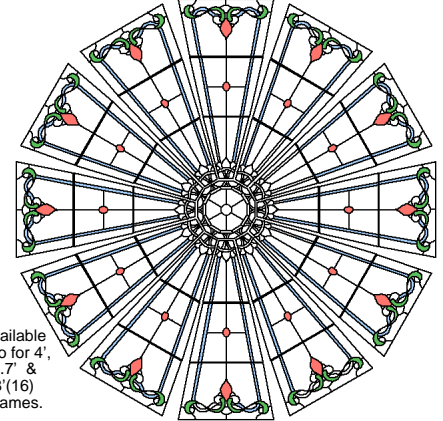

Available also for 6', 6.7', & 8' 12-sided frames.

#51-425 RIBBONS 4' DOME

Pattern (alone) available from Glass Patterns Quarterly ©, Westport KY

Available also for ALL other size frames.

#50-426 WEB-3 4' DOME (and all others)

© Sierra Stained Glass Studios Inc, Modesto CA

Available also for 4', 6.7' & 8' (16) frames.

#50-623 NOUVEAU 6' DOME (and 4', 6.7', 8')

© Sierra Stained Glass Studios Inc, Modesto CA

Available also for 4', 6.7' & 8' frames.