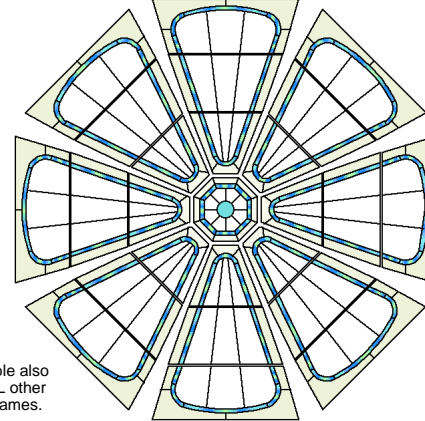

#05-426 FANTASIA (2 PARTS) 4' DOME
© Raymond Voorhees, Pinecrest Fine Art Gallery, Pinecrest CA

#30-405 FEATHERS 4' DOME
© Robert Pappas, Pappas Studio, Laytonville CA

#33-401 FISH BOWL 4' DOME
© Robert DeGrasse, Robert DeGrasse, AIA, Modesto CA

Available also for 6', 6.7', & 8' 12-sided frames.

#51-425 RIBBONS 4' DOME

Pattern (alone) available from Glass Patterns Quarterly ©, Westport KY

Available also for ALL other size frames.

#50-426 WEB-3 4' DOME (and all others)