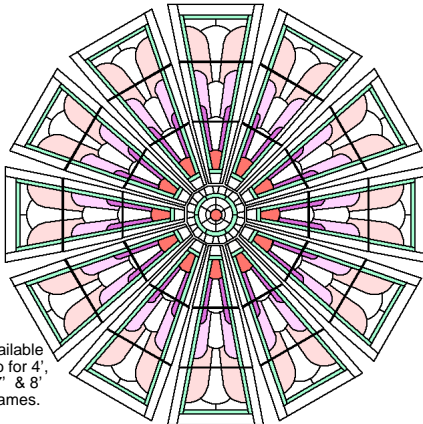

#05-426 FANTASIA (2 PARTS) 4' DOME
© Raymond Voorhees, Pinecrest Fine Art Gallery, Pinecrest CA

#30-405 FEATHERS 4' DOME
© Robert Pappas, Pappas Studio, Laytonville CA

#33-401 FISH BOWL 4' DOME
© Robert DeGrasse, Robert DeGrasse, AIA, Modesto CA

Available also for 6', 6.7', & 8' 12-sided frames.

#51-425 RIBBONS 4' DOME

Pattern (alone) available from Glass Patterns Quarterly ©, Westport KY

Available also for ALL other size frames.

#50-426 WEB-3 4' DOME (and all others)

© Sierra Stained Glass Studios Inc, Modesto CA

Available also for 4', 6.7' & 8' (16) frames.

#50-623 NOUVEAU 6' DOME (and 4', 6.7', 8')

© Sierra Stained Glass Studios Inc, Modesto CA

Available also for 4', 6.7' & 8' frames.