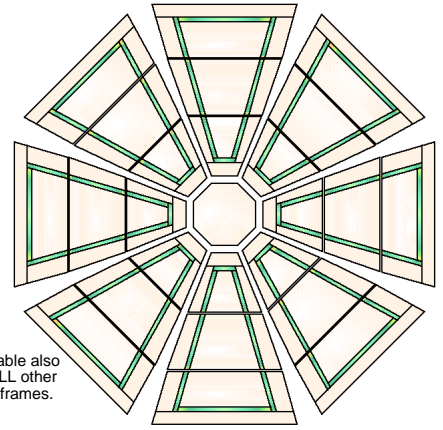

Available also for 6', 6.7', 8' (16) frames.

#50-423 NOUVEAU 4' DOME (and 6', 6.7', 8')
© Sierra Stained Glass Studios, Inc., Modesto CA

Available also for ALL other size frames.

#50-421 CASCADE 4' DOME (and all others)
© Sierra Stained Glass Studios, Inc., Modesto CA