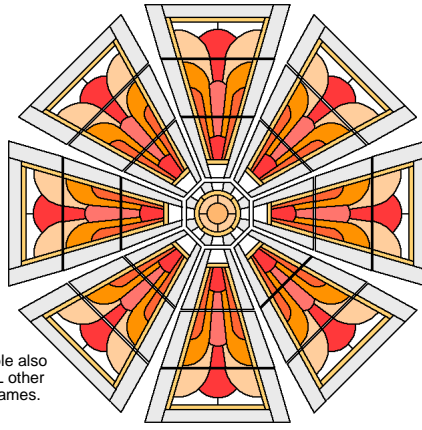

Available also for 6', 6.7', 8' (16) frames.

#50-423 NOUVEAU 4' DOME (and 6', 6.7', 8')
© Sierra Stained Glass Studios, Inc., Modesto CA

Available also for ALL other size frames.

#50-421 CASCADE 4' DOME (and all others)
© Sierra Stained Glass Studios, Inc., Modesto CA