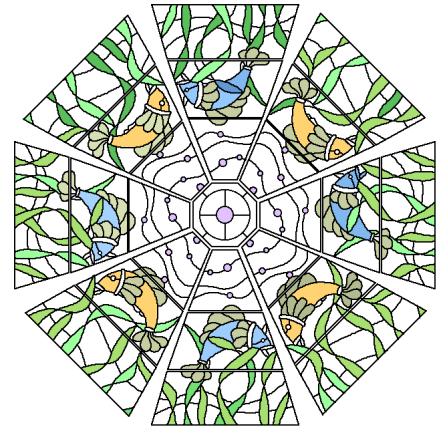

#05-429 SERIZIA 4' DOME
© Raymond Voorhees, Pinecrest Fine Art Gallery, Pinecrest CA

#05-430 FLEUR-DE-LIS 4' DOME
© Raymond Voorhees, Pinecrest Fine Art Gallery, Pinecrest CA

#17-463 OLD WORLD 4' DOME
© Rising Sun Gallery, Midland TX

#05-426 FANTASIA (2 PARTS) 4' DOME
© Raymond Voorhees, Pinecrest Fine Art Gallery, Pinecrest CA

#30-405 FEATHERS 4' DOME
© Robert Pappas, Pappas Studio, Laytonville CA

#33-401 FISH BOWL 4' DOME
© Robert DeGrasse, Robert DeGrasse, AIA, Modesto CA

Available also for 6', 6.7', & 8' 12-sided frames.

#51-425 RIBBONS 4' DOME

Pattern (alone) available from Glass Patterns Quarterly ©, Westport KY

Available also for ALL other size frames.

#50-426 WEB-3 4' DOME (and all others)