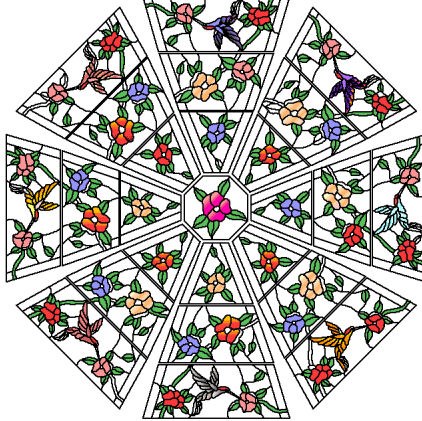

#50-421 CASCADE 4' DOME (and all others)
© Sierra Stained Glass Studios, Inc., Modesto CA