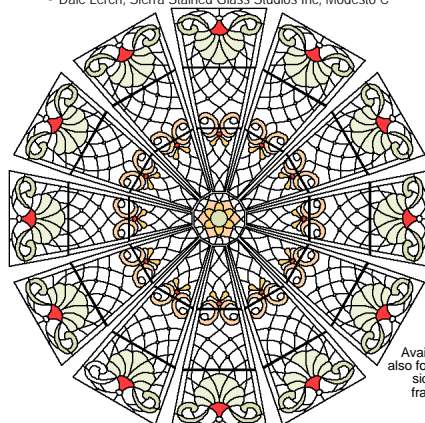

Available also for 8' 12- and 16-sided frames.

#13-601 LA ROYALE 6' DOME

© Barbara Williamson, Pane In The Glass Inc, Ft. Lauderdale FL

#50-707 LOTUS 7' DOME

© Sierra Stained Glass Studios Inc, Modesto CA