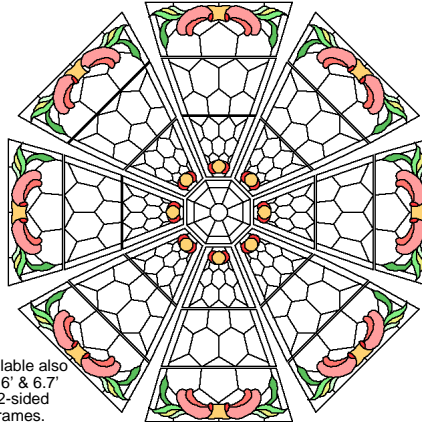

Available also for 6', 6.7', 8' (16) frames.

#50-423 NOUVEAU 4' DOME (and 6', 6.7', 8')
© Sierra Stained Glass Studios, Inc., Modesto CA

Available also for ALL other size frames.

#50-421 CASCADE 4' DOME (and all others)
© Sierra Stained Glass Studios, Inc., Modesto CA

Available also for ALL other size frames.

#50-422 BORDERED 4' DOME (and all others)
© Sierra Stained Glass Studios, Inc., Modesto CA

#05-427 DIAMONDS 4' DOME
© Raymond Voorhees, Pinecrest Fine Art Gallery, Pinecrest CA

Available also for 6' & 6.7' 12-sided frames.

#30-402 HONEYCOMB 4' DOME (and 6', 6.7')
© Robert Pappas, Pappas Studio, Laytonville CA

#30-404 FLOWER 4' DOME
© Robert Pappas, Pappas Studio, Laytonville CA