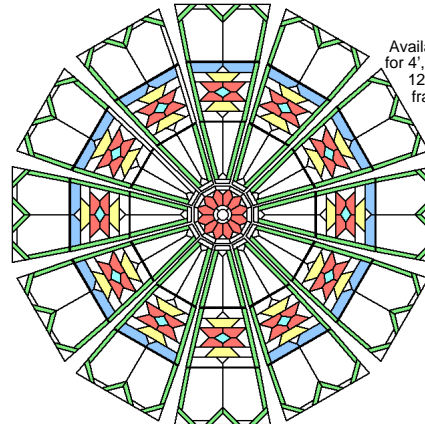

Available also for 6', 6.7', & 8' 12-sided frames.

#51-425 RIBBONS 4' DOME

Pattern (alone) available from Glass Patterns Quarterly ©, Westport KY

Available also for ALL other size frames.

#50-426 WEB-3 4' DOME (and all others)

© Sierra Stained Glass Studios Inc, Modesto CA

Available also for 4', 6.7' & 8' (16) frames.

#50-623 NOUVEAU 6' DOME (and 4', 6.7', 8')

© Sierra Stained Glass Studios Inc, Modesto CA

Available also for 4', 6.7' & 8' frames.

#50-621 CASCADE 6' DOME (and all others)

© Sierra Stained Glass Studios Inc, Modesto CA

Available also for 4', 6.7', & 8' 12-sided frames.

#50-624 NAVAJO 6' DOME (and 4', 6.7', 8')

© Dale Lerch, Sierra Stained Glass Studios Inc, Modesto CA