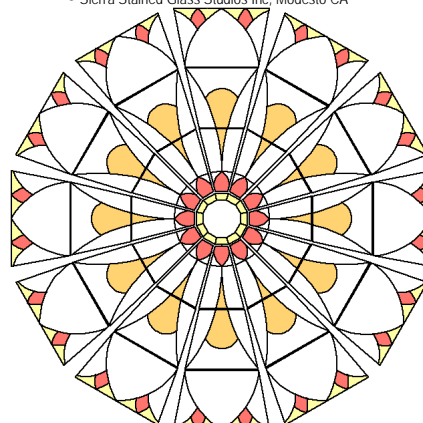

#50-621 CASCADE 6' DOME (and all others)

#50-707 LOTUS 7' DOME

© Sierra Stained Glass Studios Inc, Modesto CA