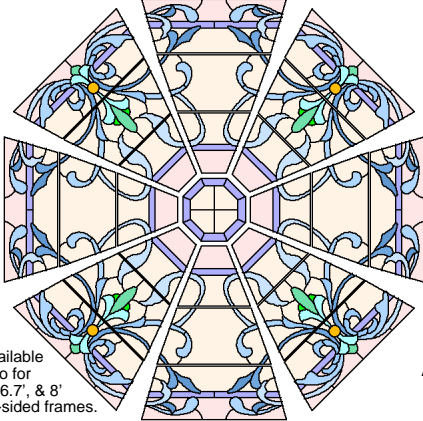

Available also for 6', 6.7', & 8' 12-sided frames.

#51-425 RIBBONS 4' DOME

Pattern (alone) available from Glass Patterns Quarterly ©, Westport KY

Available also for ALL other size frames.

#50-426 WEB-3 4' DOME (and all others)