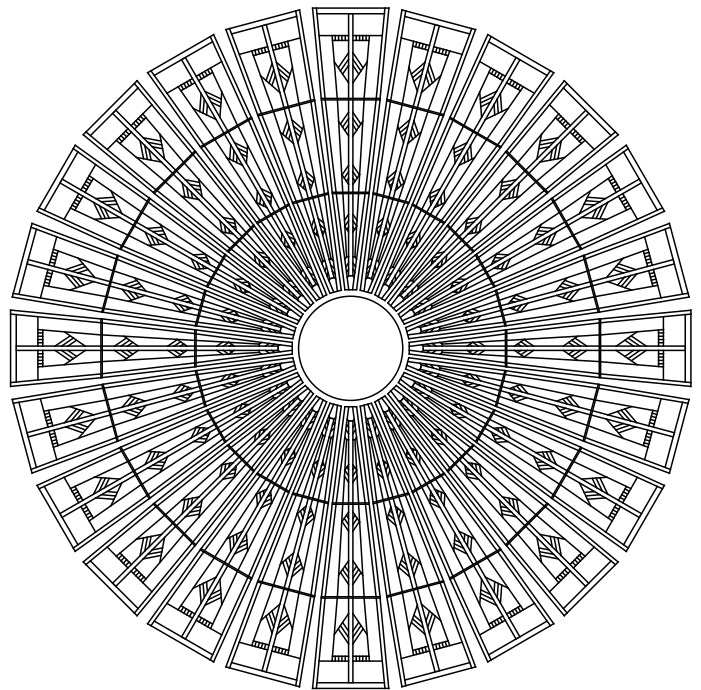

SupraDome10 (10' dome, 24-sided) Designs for 10400 Frame Series

Sierra Stained Glass Studios, www.sierradomes.com

All designs copyrighted by Sierra Stained Glass Studios or Patterns...Your Way!

SCALLOP

BORDERED

PEDAL DESIGN

PRAIRE STYLE

SupraDome10 (10' dome, 24-sided) Designs for 10400 Frame Series

Sierra Stained Glass Studios, www.sierradomes.com

All designs copyrighted by Sierra Stained Glass Studios or Patterns...Your Way!

AdiVICTORIAN

DENOUMENT

VICTORIAN

SIMPLE SCROLL