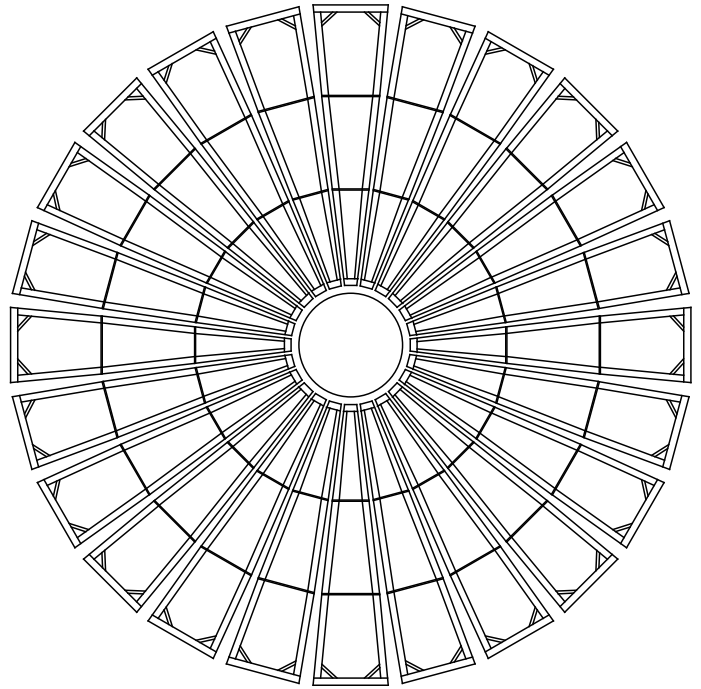

SupraDome10 (10' dome, 24-sided) Designs for 10400 Frame Series

Sierra Stained Glass Studios, www.sierradomes.com

All designs copyrighted by Sierra Stained Glass Studios or Patterns...Your Way!

SCALLOP

BORDERED

PEDAL DESIGN

PRAIRE STYLE

SupraDome10 (10' dome, 24-sided) Designs for 10400 Frame Series

Sierra Stained Glass Studios, www.sierradomes.com

All designs copyrighted by Sierra Stained Glass Studios or Patterns...Your Way!