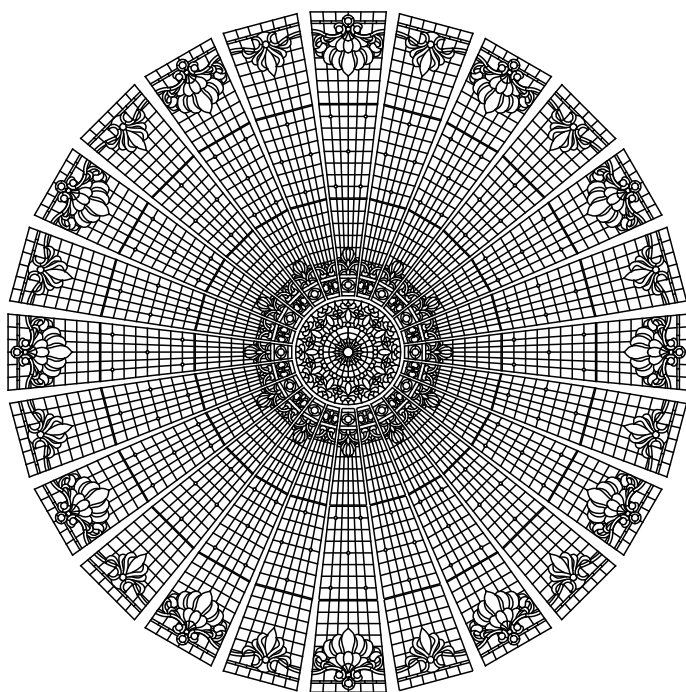

SupraDome10 (10' dome, 24-sided) Designs for 10400 Frame Series

Sierra Stained Glass Studios, www.sierradomes.com

VICTORIAN