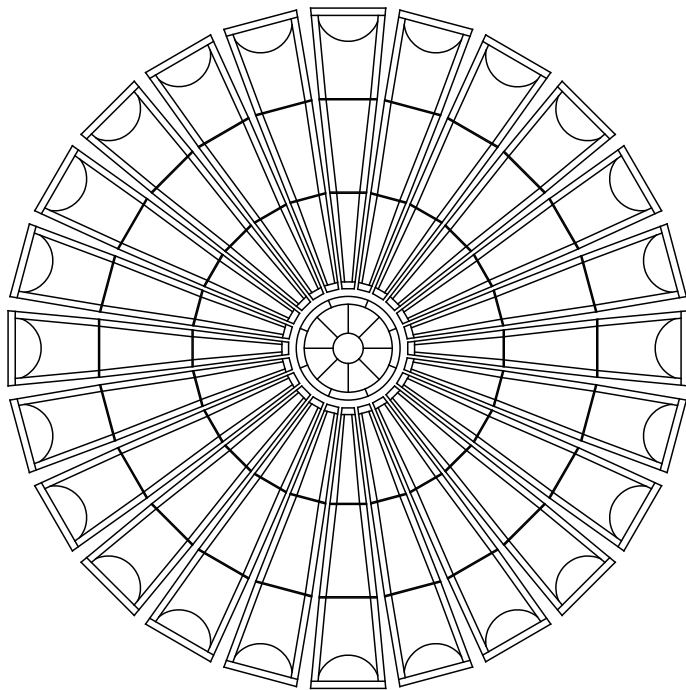

SupraDome10 (10' dome, 24-sided) Designs for 10400 Frame Series

Sierra Stained Glass Studios, www.sierradomes.com

All designs copyrighted by Sierra Stained Glass Studios or Patterns...Your Way!

SCALLOP

BORDERED

PEDAL DESIGN

PRAIRE STYLE

SupraDome10 (10' dome, 24-sided) Designs for 10400 Frame Series

Sierra Stained Glass Studios, www.sierradomes.com

All designs copyrighted by Sierra Stained Glass Studios or Patterns...Your Way!