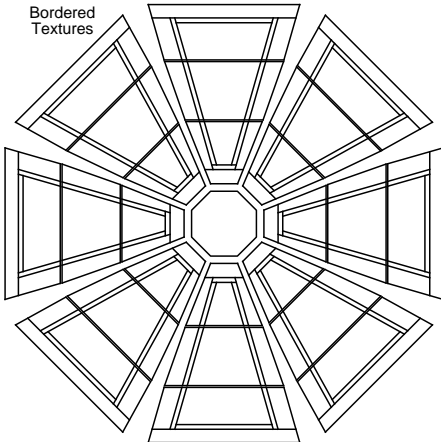

Bordered
Textures