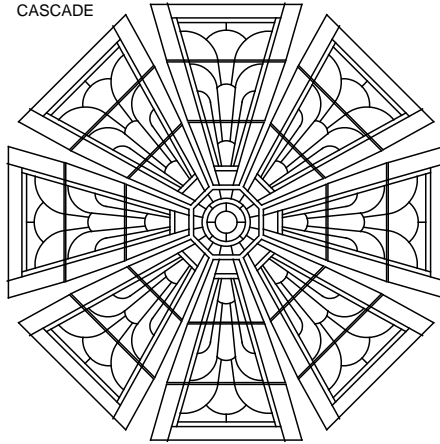

The Dome (45.5") 8-sided Designs for 4800 Frame Series

Sierra Stained Glass Studios, www.sierradomes.com

CASCADE