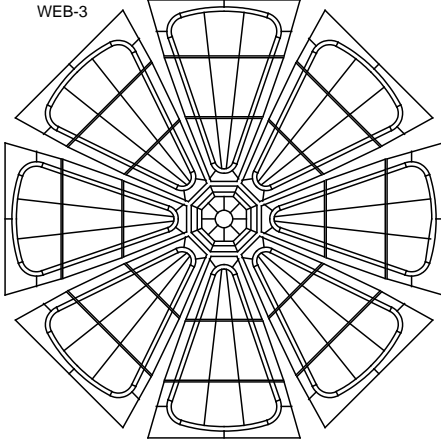

The Dome (45.5") 8-sided Designs for 4800 Frame Series

Sierra Stained Glass Studios, www.sierradomes.com

WEB-3