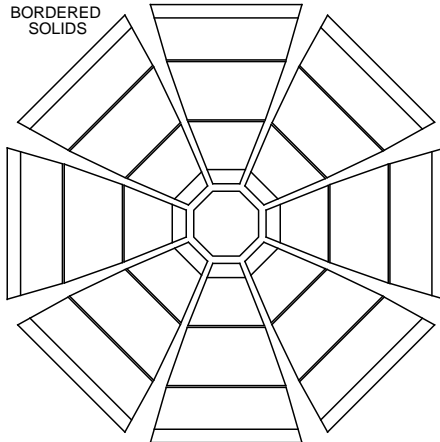

BORDERED
SOLIDS