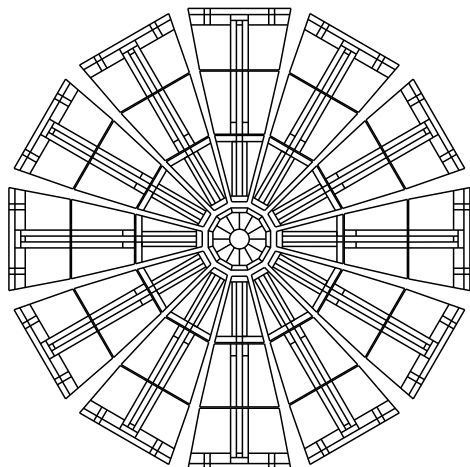

SupraDome6 (69.3") 12-sided Designs for 6200 Frame Series

Sierra Stained Glass Studios, www.sierradomes.com

All designs copyrighted by Sierra Stained Glass Studios or Patterns...Your Way!

CASCAD #50-6221

HONEYCOMB #30-6202

NAVAJO #50-6224

BORDERED #50-6222

WEB-3 #50-6226

SCALLOP #50-6231

NOUVEAU #50-623
SD6(12)

SHELL #32-6277

RIBBONS #40-6280

SupraDome6 (69.3") 12-sided Designs for 6200 Frame Series

Sierra Stained Glass Studios, www.sierradomes.com

All designs copyrighted by Sierra Stained Glass Studios or Patterns...Your Way!

PRAIRE #50-6247