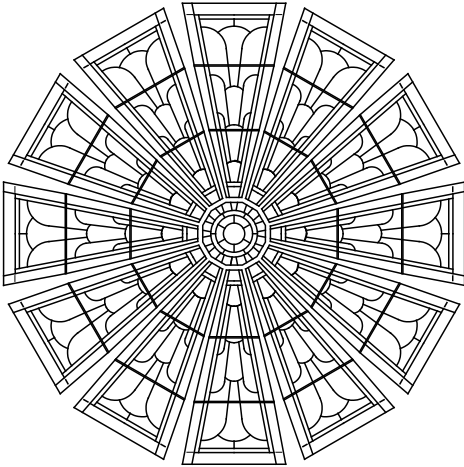

SupraDome6 (69.3") 12-sided Designs for 6200 Frame Series

Sierra Stained Glass Studios, www.sierradomes.com

All designs copyrighted by Sierra Stained Glass Studios or Patterns...Your Way!

CASCAD #50-6221

HONEYCOMB #30-6202

NAVAJO #50-6224

BORDERED #50-6222

WEB-3 #50-6226

SCALLOP #50-6231

NOUVEAU #50-623
SD6(12)

SHELL #32-6277

RIBBONS #40-6280