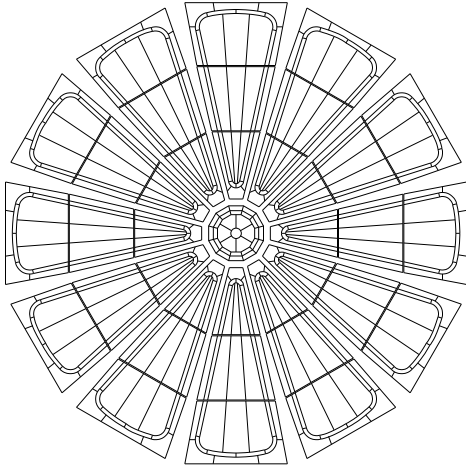

SupraDome™7 (77.5") 12-sided Designs for 7200 Frame Series

Sierra Stained Glass Studios, www.sierradomes.com

WEB-3