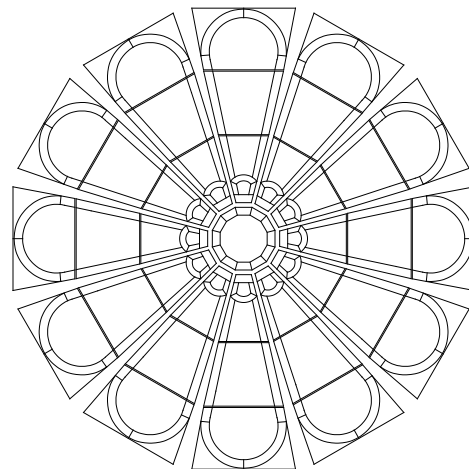

SupraDome™7 (77.5") 12-sided Designs for 7200 Frame Series

Sierra Stained Glass Studios, www.sierradomes.com

All designs copyrighted by Sierra Stained Glass Studios or Patterns...Your Way!

CASCADe

LOTUS BLOSSOM

SCALLOP

SOUTHWEST / NAVAJO

ADIVICTORIAN

NOUVEAU

RIBBONS

SHELL

HONEYCOMB

SupraDome™7 (77.5") 12-sided Designs for 7200 Frame Series