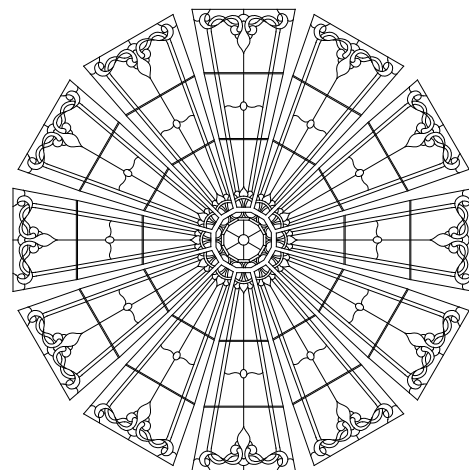

SupraDome™7 (77.5") 12-sided Designs for 7200 Frame Series

Sierra Stained Glass Studios, www.sierradomes.com

All designs copyrighted by Sierra Stained Glass Studios or Patterns...Your Way!

CASCADe

LOTUS BLOSSOM

SCALLOP

SOUTHWEST / NAVAJO

ADIVICTORIAN

NOUVEAU

RIBBONS

SHELL

HONEYCOMB

SupraDome™7 (77.5") 12-sided Designs for 7200 Frame Series