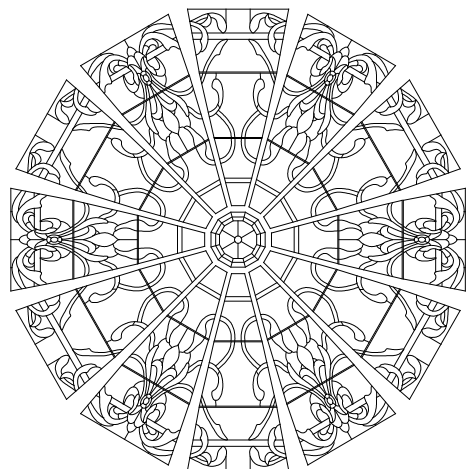

SupraDome™7 (77.5") 12-sided Designs for 7200 Frame Series

Sierra Stained Glass Studios, www.sierradomes.com

All designs copyrighted by Sierra Stained Glass Studios or Patterns...Your Way!

CASCADe

LOTUS BLOSSOM

SCALLOP

SOUTHWEST / NAVAJO

ADIVICTORIAN

NOUVEAU

RIBBONS

SHELL

HONEYCOMB

SupraDome™7 (77.5") 12-sided Designs for 7200 Frame Series