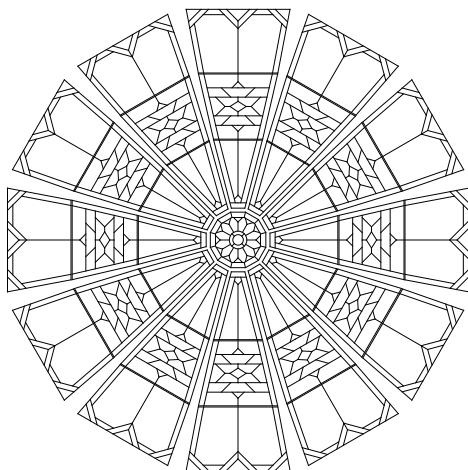

SupraDome™7 (77.5") 12-sided Designs for 7200 Frame Series

Sierra Stained Glass Studios, www.sierradomes.com

All designs copyrighted by Sierra Stained Glass Studios or Patterns...Your Way!

CASCADe

LOTUS BLOSSOM

SCALLOP

SOUTHWEST / NAVAJO

ADIVICTORIAN

NOUVEAU

RIBBONS

SHELL

HONEYCOMB

SupraDome™7 (77.5") 12-sided Designs for 7200 Frame Series