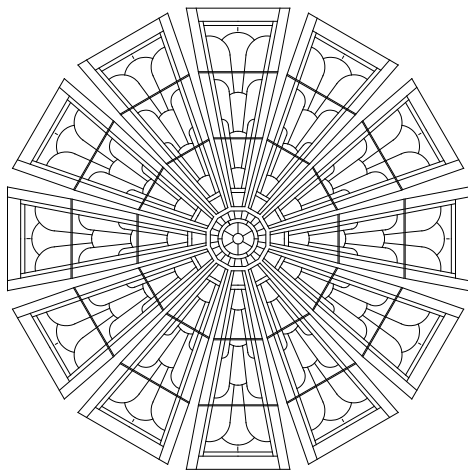

SupraDome™7 (77.5") 12-sided Designs for 7200 Frame Series

Sierra Stained Glass Studios, www.sierradomes.com

All designs copyrighted by Sierra Stained Glass Studios or Patterns...Your Way!

CASCADe

LOTUS BLOSSOM

SCALLOP

SOUTHWEST / NAVAJO

ADIVICTORIAN

NOUVEAU

RIBBONS

SHELL

HONEYCOMB

SupraDome™7 (77.5") 12-sided Designs for 7200 Frame Series