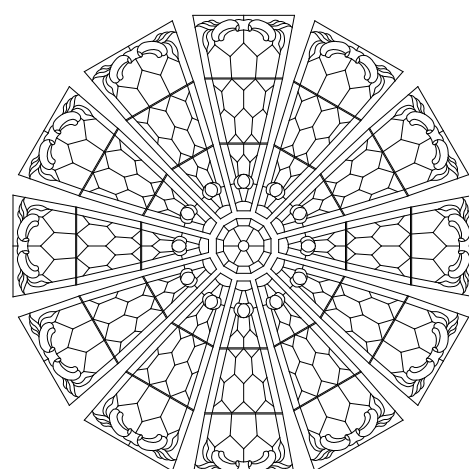

SupraDome™7 (77.5") 12-sided Designs for 7200 Frame Series

Sierra Stained Glass Studios, www.sierradomes.com

All designs copyrighted by Sierra Stained Glass Studios or Patterns...Your Way!

CASCADe

LOTUS BLOSSOM

SCALLOP

SOUTHWEST / NAVAJO

ADIVICTORIAN

NOUVEAU

RIBBONS

SHELL

HONEYCOMB

SupraDome™7 (77.5") 12-sided Designs for 7200 Frame Series