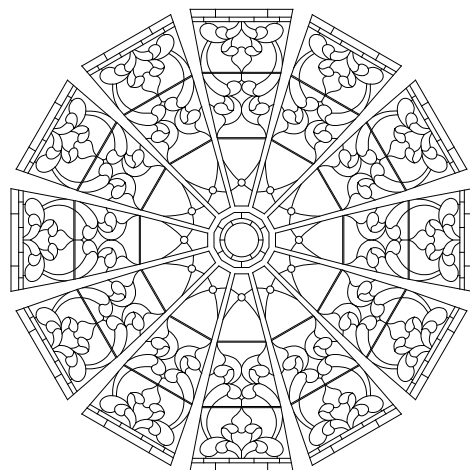

SupraDome™7 (77.5") 12-sided Designs for 7200 Frame Series

Sierra Stained Glass Studios, www.sierradomes.com

All designs copyrighted by Sierra Stained Glass Studios or Patterns...Your Way!

CASCADe

LOTUS BLOSSOM

SCALLOP

SOUTHWEST / NAVAJO

ADIVICTORIAN

NOUVEAU

RIBBONS

SHELL

HONEYCOMB

SupraDome™7 (77.5") 12-sided Designs for 7200 Frame Series