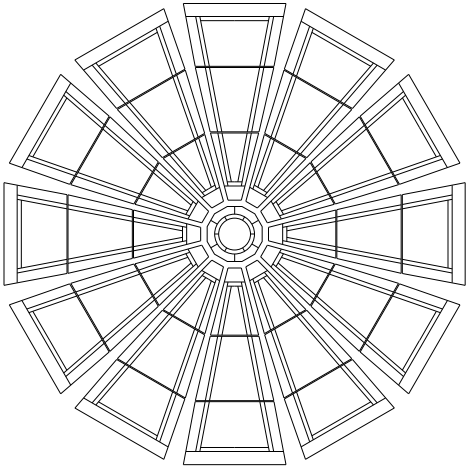

BORDERED TEXTURES