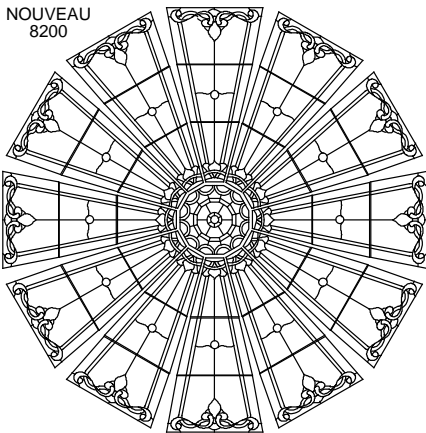

SupraDome™8 (93.5") 12-sided Designs for 8200 Frame Series

Sierra Stained Glass Studios, www.sierradomes.com

All designs copyrighted by Sierra Stained Glass Studios or Patterns...Your Way!

CASCADE
8200

RIBBONS
8200

SOUTHWEST
(NAVAJO)
8200

SAVOY
8200

BORDERED
TEXTURES
8200

WEB-3
8200

NOUVEAU
8200

SHELL
8200

SCALLOP
8200

LOTUS
8200