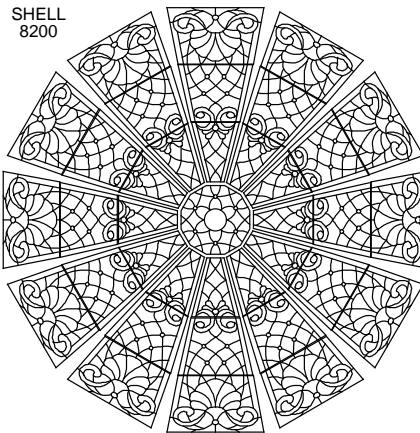

SupraDome™8 (93.5") 12-sided Designs for 8200 Frame Series

Sierra Stained Glass Studios, www.sierradomes.com

All designs copyrighted by Sierra Stained Glass Studios or Patterns...Your Way!

CASCADE
8200

RIBBONS
8200

SOUTHWEST
(NAVAJO)
8200

SAVOY
8200

BORDERED
TEXTURES
8200

WEB-3
8200

NOUVEAU
8200

SHELL
8200

SCALLOP
8200

LOTUS
8200