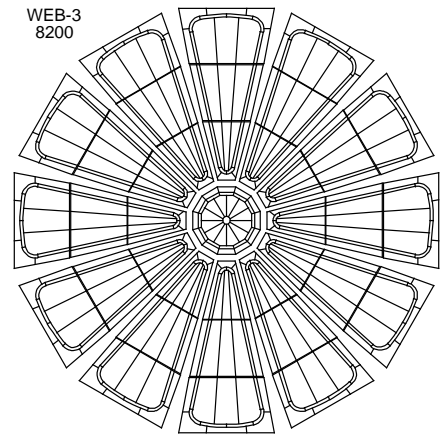

SupraDome™8 (93.5") 12-sided Designs for 8200 Frame Series

Sierra Stained Glass Studios, www.sierradomes.com

All designs copyrighted by Sierra Stained Glass Studios or Patterns...Your Way!

CASCADE
8200

RIBBONS
8200

SOUTHWEST
(NAVAJO)
8200

SAVOY
8200

BORDERED
TEXTURES
8200

WEB-3
8200

NOUVEAU
8200

SHELL
8200

SCALLOP
8200

LOTUS
8200