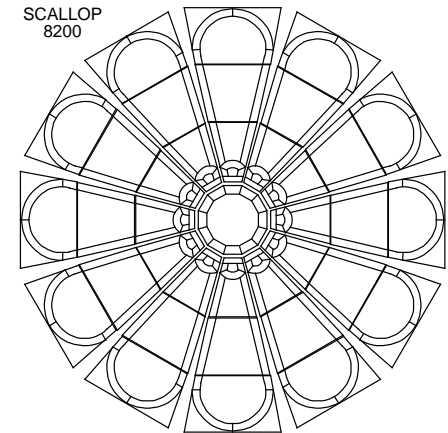

SupraDome™8 (93.5") 12-sided Designs for 8200 Frame Series

Sierra Stained Glass Studios, www.sierradomes.com

All designs copyrighted by Sierra Stained Glass Studios or Patterns...Your Way!

CASCADE
8200

RIBBONS
8200

SOUTHWEST
(NAVAJO)
8200

SAVOY
8200

BORDERED
TEXTURES
8200

WEB-3
8200

NOUVEAU
8200

SHELL
8200

SCALLOP
8200

LOTUS
8200