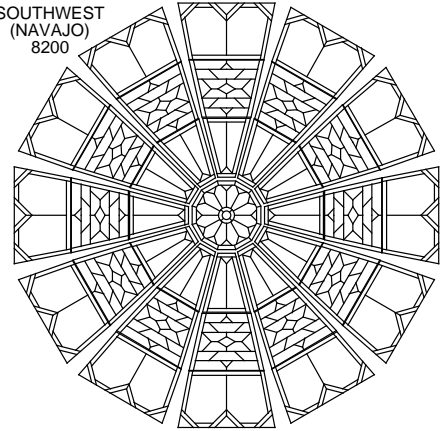

SupraDome™8 (93.5") 12-sided Designs for 8200 Frame Series

Sierra Stained Glass Studios, www.sierradomes.com

All designs copyrighted by Sierra Stained Glass Studios or Patterns...Your Way!

CASCADE
8200

RIBBONS
8200

SOUTHWEST
(NAVAJO)
8200

SAVOY
8200

BORDERED
TEXTURES
8200

WEB-3
8200

NOUVEAU
8200

SHELL
8200

SCALLOP
8200

LOTUS
8200