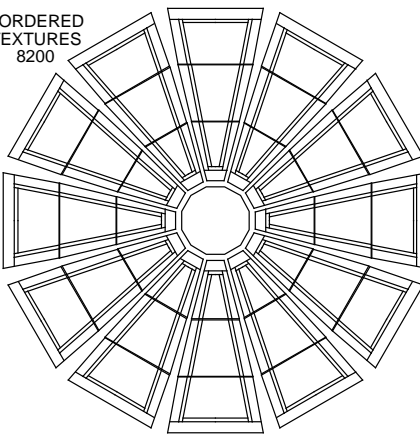

BORDERED
TEXTURES
8200