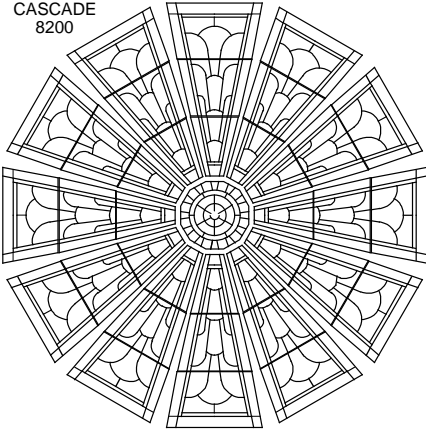

SupraDome™8 (93.5") 12-sided Designs for 8200 Frame Series

Sierra Stained Glass Studios, www.sierradomes.com

All designs copyrighted by Sierra Stained Glass Studios or Patterns...Your Way!

CASCADE
8200

RIBBONS
8200

SOUTHWEST
(NAVAJO)
8200

SAVOY
8200

BORDERED
TEXTURES
8200

WEB-3
8200

NOUVEAU
8200

SHELL
8200

SCALLOP
8200

LOTUS
8200