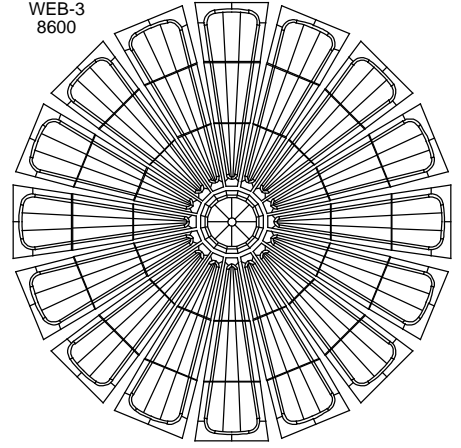

SupraDome™8 (92.6") 16-sided Designs for 8600 Frame Series

Sierra Stained Glass Studios, www.sierradomes.com

All designs copyrighted by Sierra Stained Glass Studios or Patterns...Your Way!

NOUVEAU
8600

PRAIRIE
STYLE
8600

WEB-3
8600

VICTORIAN
8600

CASCADE
8600

BORDERED
8600

SCALLOP
8600

SHELL
8600

ARCADE
8600

AdiVictorian
8600