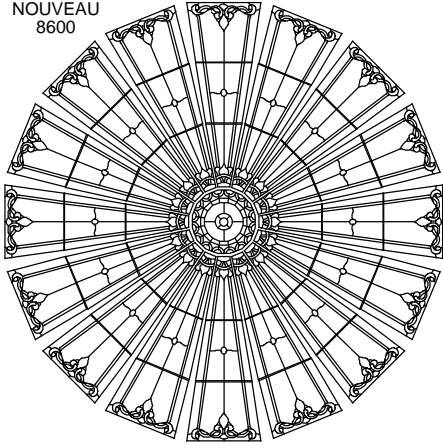

SupraDome™8 (92.6") 16-sided Designs for 8600 Frame Series

Sierra Stained Glass Studios, www.sierradomes.com

All designs copyrighted by Sierra Stained Glass Studios or Patterns...Your Way!

NOUVEAU
8600

PRAIRIE
STYLE
8600