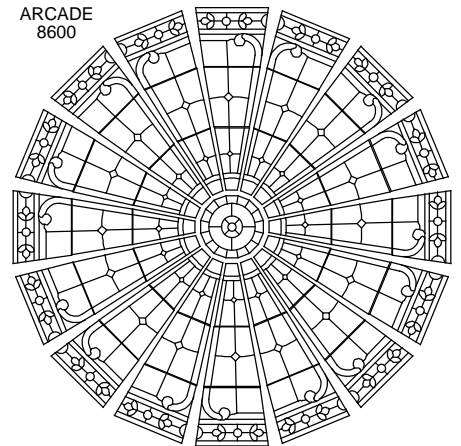

SupraDome™8 (92.6") 16-sided Designs for 8600 Frame Series

Sierra Stained Glass Studios, www.sierradomes.com

All designs copyrighted by Sierra Stained Glass Studios or Patterns...Your Way!

NOUVEAU
8600

PRAIRIE
STYLE
8600

WEB-3
8600

VICTORIAN
8600

CASCADE
8600

BORDERED
8600

SCALLOP
8600

SHELL
8600

ARCADE
8600

AdiVictorian
8600