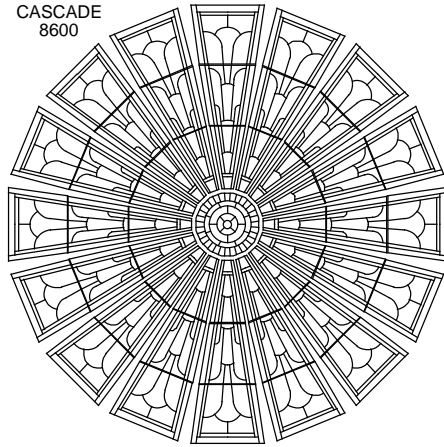

SupraDome™8 (92.6") 16-sided Designs for 8600 Frame Series

Sierra Stained Glass Studios, www.sierradomes.com

All designs copyrighted by Sierra Stained Glass Studios or Patterns...Your Way!

NOUVEAU
8600

PRAIRIE
STYLE
8600

WEB-3
8600

VICTORIAN
8600

CASCADE
8600

BORDERED
8600

SCALLOP
8600

SHELL
8600

ARCADE
8600

AdiVictorian
8600