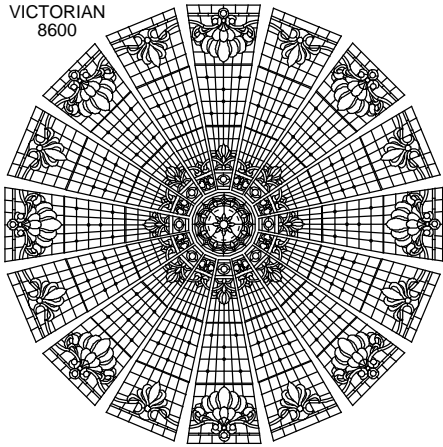

VICTORIAN
8600