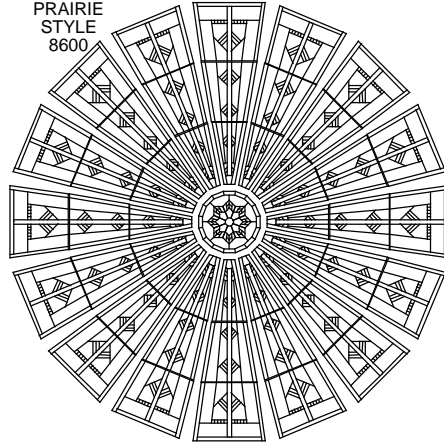

SupraDome™8 (92.6") 16-sided Designs for 8600 Frame Series

Sierra Stained Glass Studios, www.sierradomes.com

All designs copyrighted by Sierra Stained Glass Studios or Patterns...Your Way!

NOUVEAU
8600

PRAIRIE
STYLE
8600